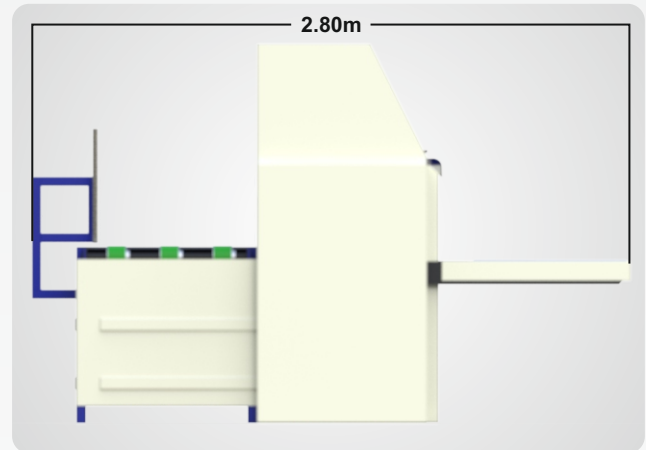

TECHNICAL SPECIFICATIONS

Stitching Speed	500 Stiches/Min
No. Of Stitches	Unlimited
Weight	1 ton approx
Auto Setting Memory	Upto 200 Different sizes
Stitching Pitch	User Defined
Stack Height	1000mm (Adjustable)
Power Required	3 HP
First Pin Min. Dist	20mm
Box Type	All Type of Boxes
Product Size	(W) 2000mm x (H) Unlimited

Single Stitching	Double Stitching	Tie Stitching