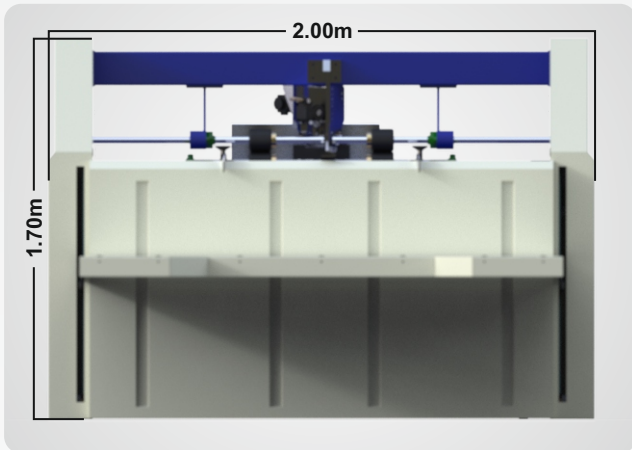

TECHNICAL SPECIFICATIONS

Stitching Speed	500 Stiches/Min
No. Of Stitches	Unlimited
Weight	1 ton approx
Auto Setting Memory	Upto 200 Different sizes
Stitching Pitch	User Defined
Stack Height	1000mm (Adjustable)
Power Required	3 HP
First Pin Min. Dist	20mm
Box Type	All Type of Boxes
Product Size	(W) 2000mm x (H) Unlimited

Single Stitching	Double Stitching	Tie Stitching