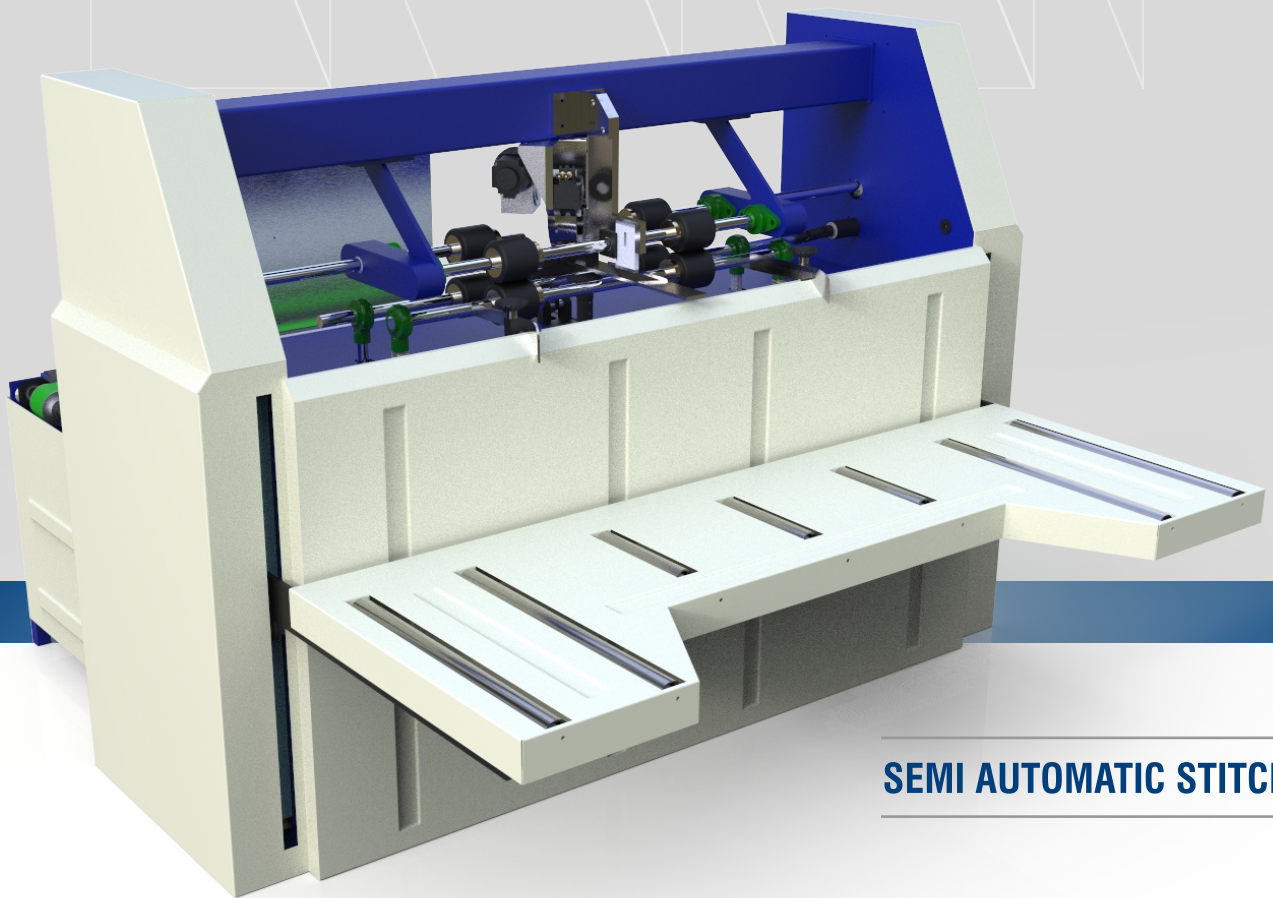

A REAL PLUS TO
IMPROVE EFFICIENCY

SEMI AUTOMATIC STITCHER

**VIPUL**
MARK WELL **INDUSTRIES**

www.vipulindustries.co

SEMI AUTOMATIC CORRUGATION BOARD STITCHER MACHINE

TECHNICAL SPECIFICATIONS

Stitching Speed	500 Stiches/Min
No. Of Stitches	Unlimited
Weight	1 ton approx
Auto Setting Memory	Upto 200 Different sizes
Stitching Pitch	User Defined
Stack Height	1000mm (Adjustable)
Power Required	3 HP
First Pin Min. Dist	20mm
Box Type	All Type of Boxes
Product Size	(W) 2000mm x (H) Unlimited

Single Stitching	Double Stitching	Tie Stitching
---------------------	---------------------	------------------

Manufactured by

Plot no.: 391, Near Navkar Petroleum,
B/h. Eicher Service Station, Volvo Service Station Lane,
Sanathal, Changodar, Ahmedabad, Gujarat.
Email: info@vipulindustries.co, vipul_industries@yahoo.com
Mo.: +91 75758 36835, 78741 77711